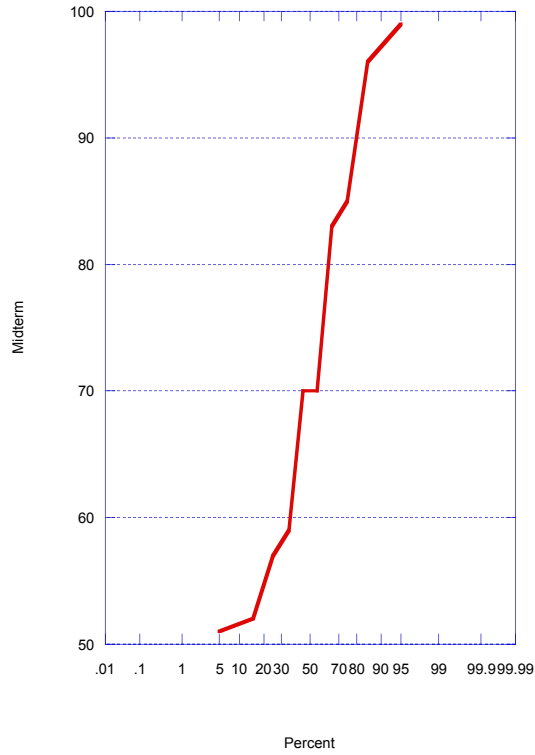

### Fall 2013 Midterm Scores

	Midterm
Minimum	51
Maximum	99
Sum	722
Points	10
Mean	72.2
Median	70
RMS	74.139059
Std Deviation	17.756376
Variance	315.28889
Std Error	5.6150591
Skewness	0.26115884
Kurtosis	-1.3489138