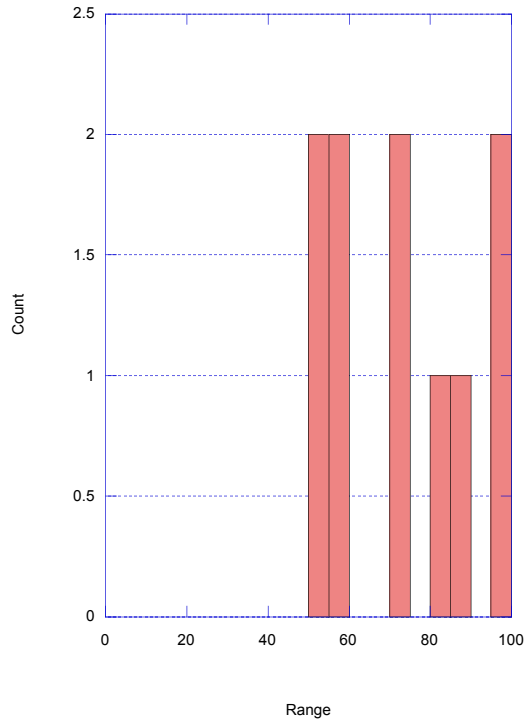

### Fall 2013 Midterm Scores

	Midterm
Minimum	51
Maximum	99
Sum	722
Points	10
Mean	72.2
Median	70
RMS	74.139059
Std Deviation	17.756376
Variance	315.28889
Std Error	5.6150591
Skewness	0.26115884
Kurtosis	-1.3489138